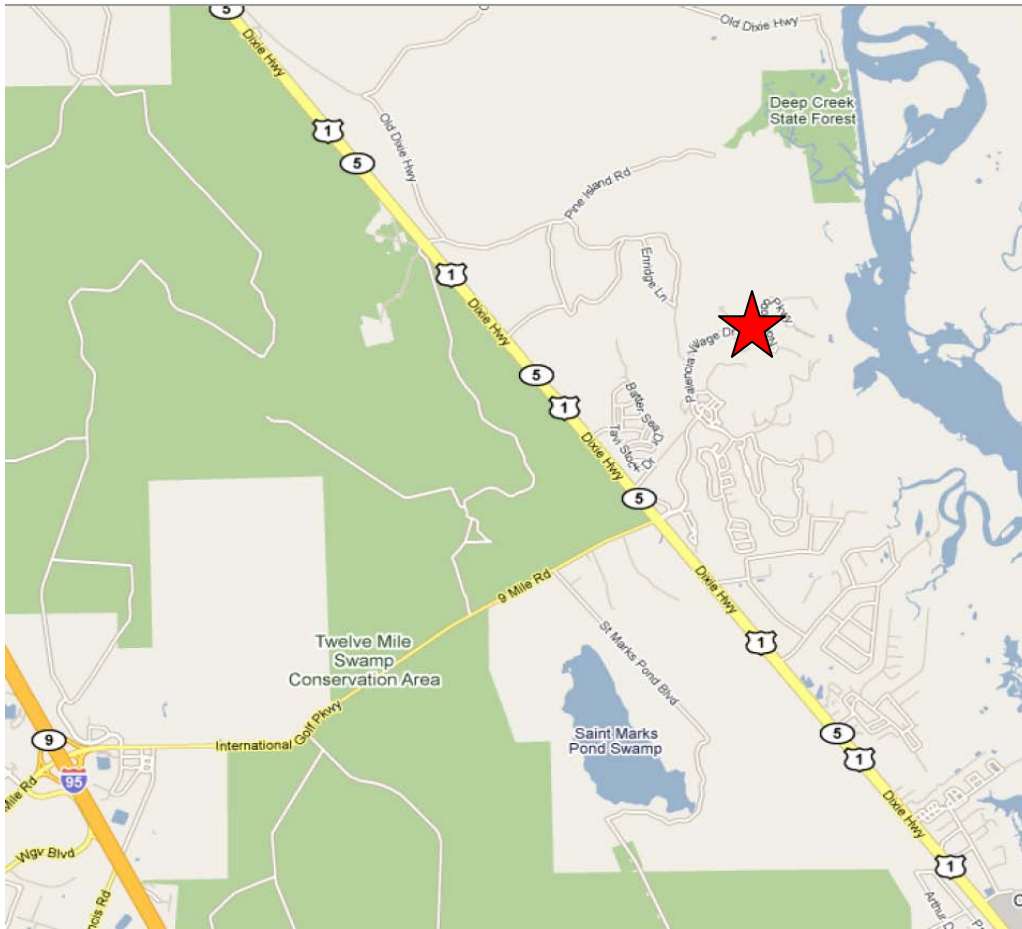

Palencia

4 Single Family Lots

For Sale

- 4 Single Family Lots on 2nd hole of the golf course
- 80 ft lots

Lot No.	Address	Price
Lot 26	126 Calle Norte Court	\$100,000
Lot 27	118 Calle Norte Court	\$100,000
Lot 48	1765 North Loop Parkway	\$100,000
Lot 49	1761 North Loop Parkway	\$100,000