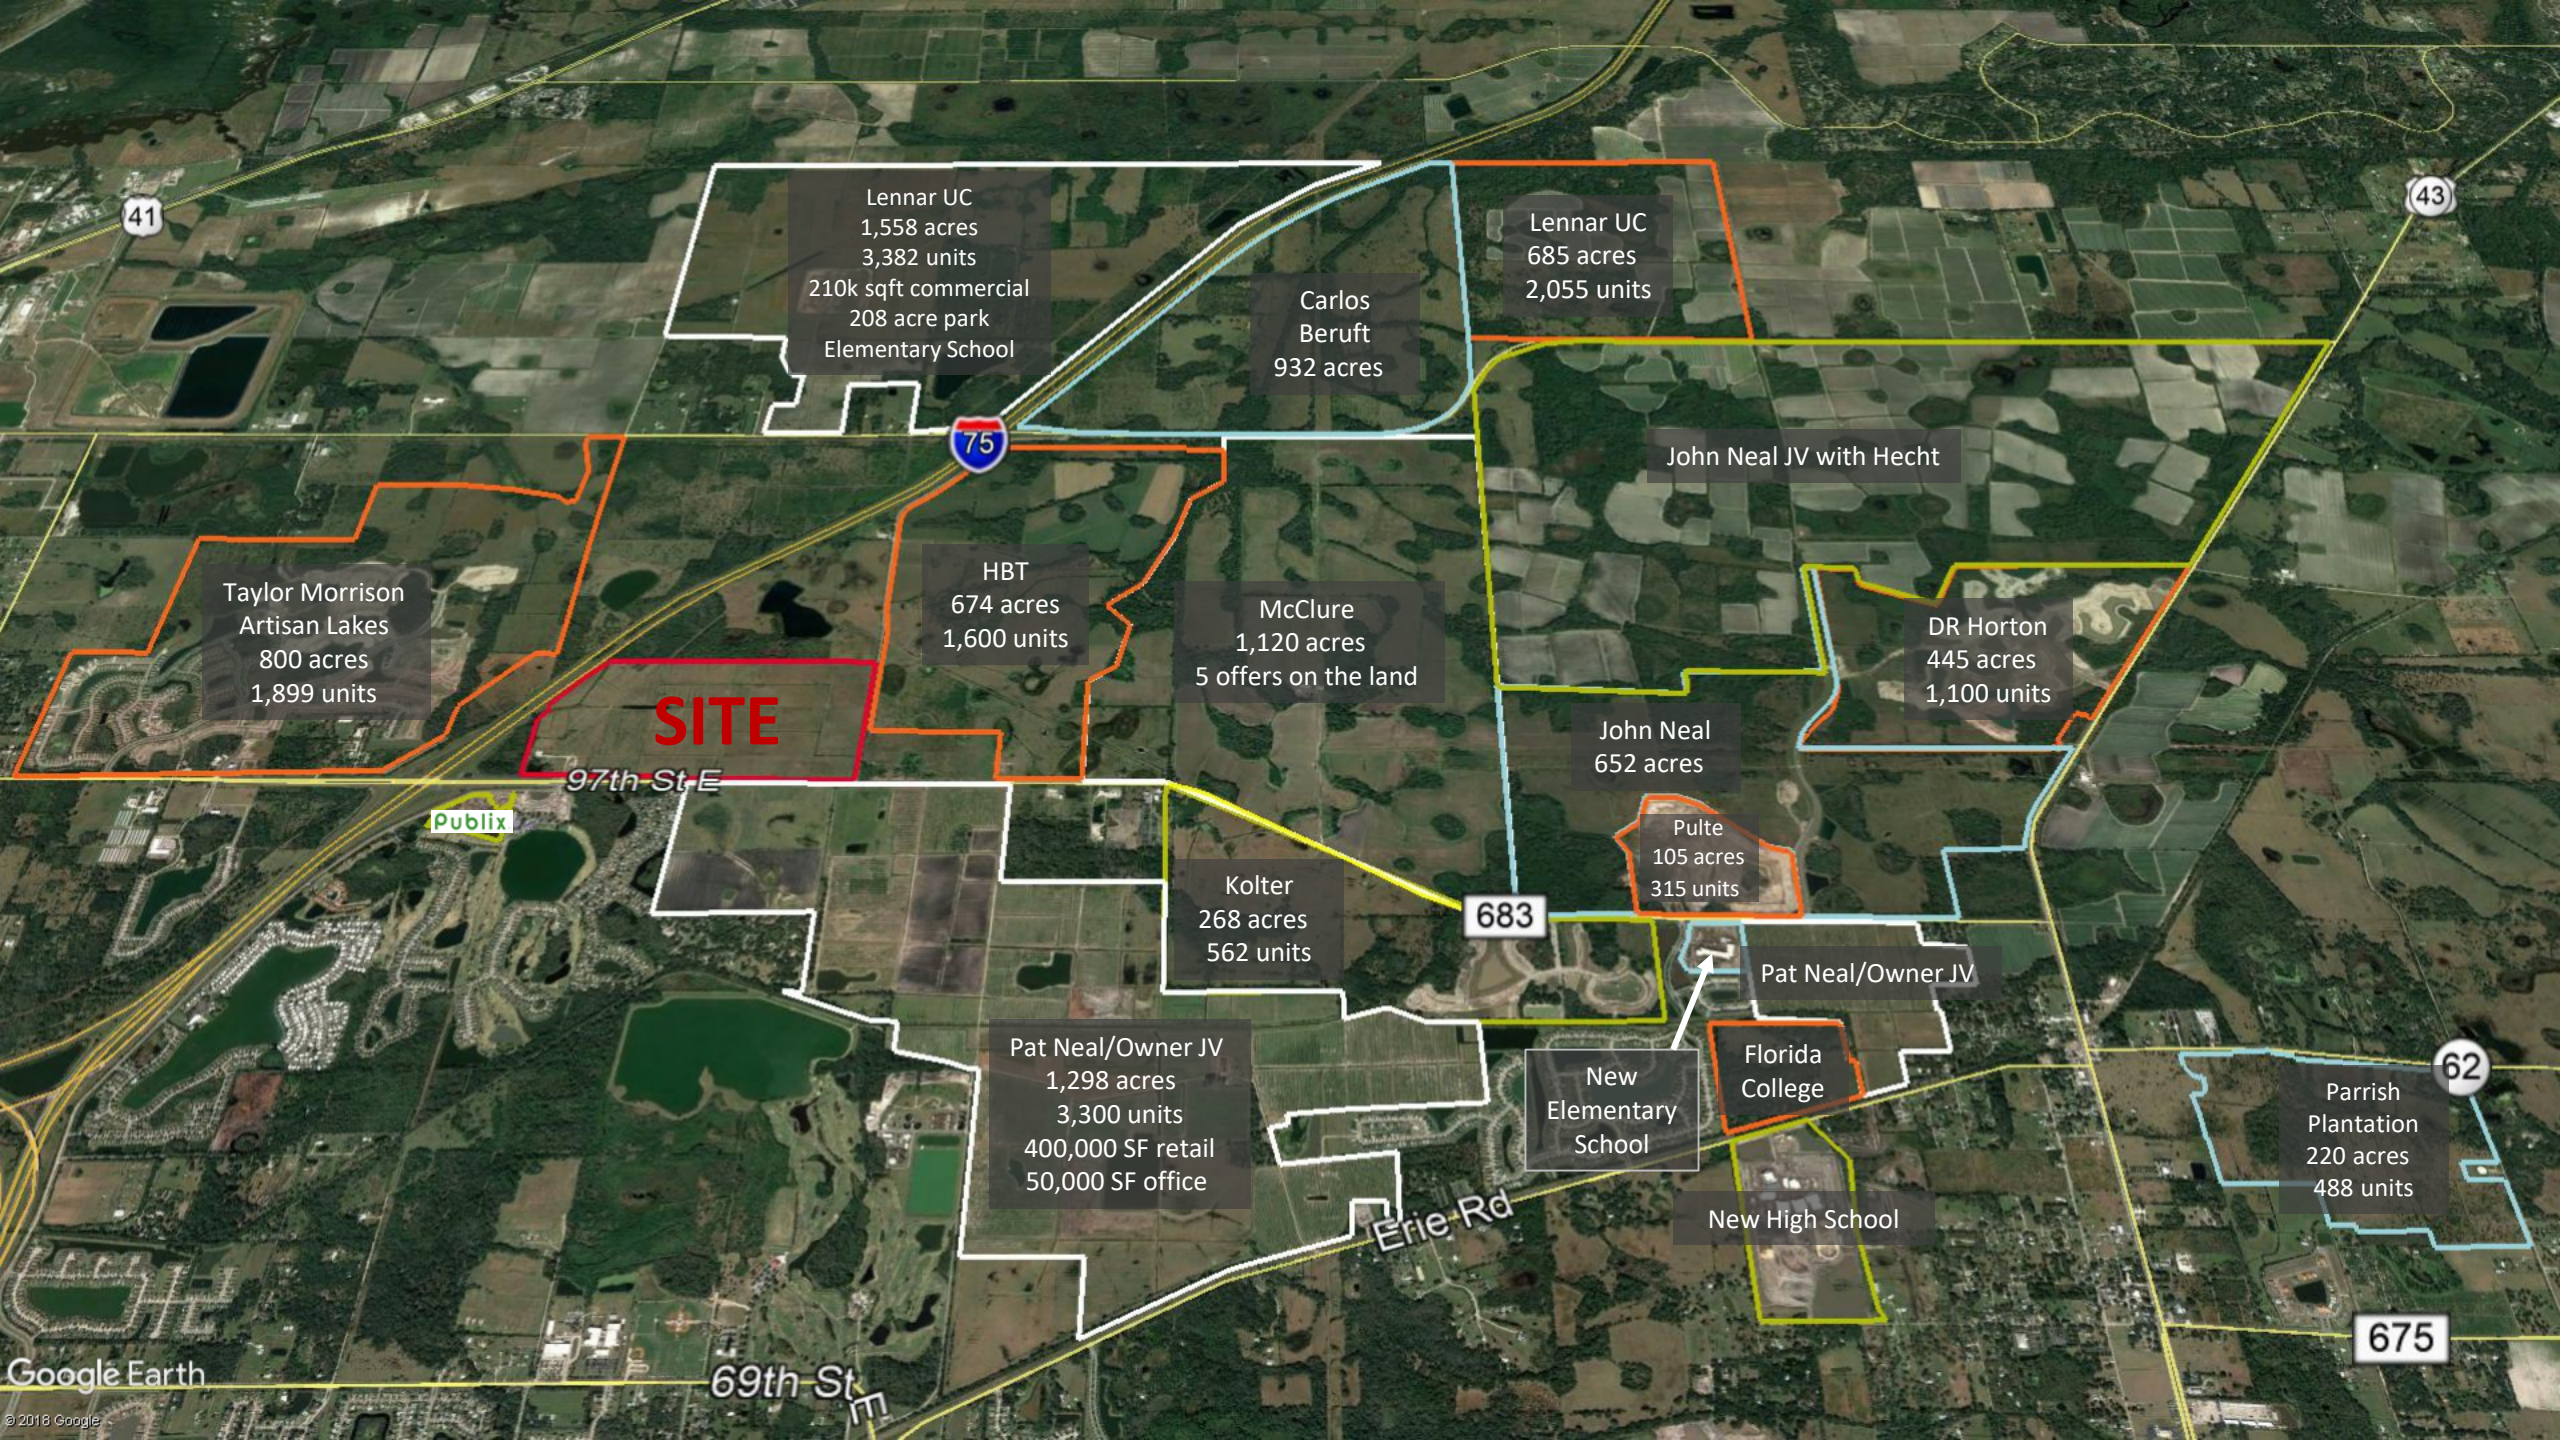

NEW
HIGH
SCHOOL

NEW
ELEMENTARY
SCHOOL

OUTLET
MALL

CBD

TO
ST. PETERSBERG

SITE

ARTESIAN
LAKES

Publix

LOOKING SOUTH

1995

© 2018 Google

Imagery Date: 1/28/2019 lat 27.572858° lon -82.502341° elev 0 ft eye alt 27991 ft

41

43

75

683

62

675

SITE

97th St E

Publix

Erie Rd

69th St

Lennar UC
1,558 acres
3,382 units
210k sqft commercial
208 acre park
Elementary School

Lennar UC
685 acres
2,055 units

Carlos Beruft
932 acres

John Neal JV with Hecht

Taylor Morrison
Artisan Lakes
800 acres
1,899 units

HBT
674 acres
1,600 units

McClure
1,120 acres
5 offers on the land

DR Horton
445 acres
1,100 units