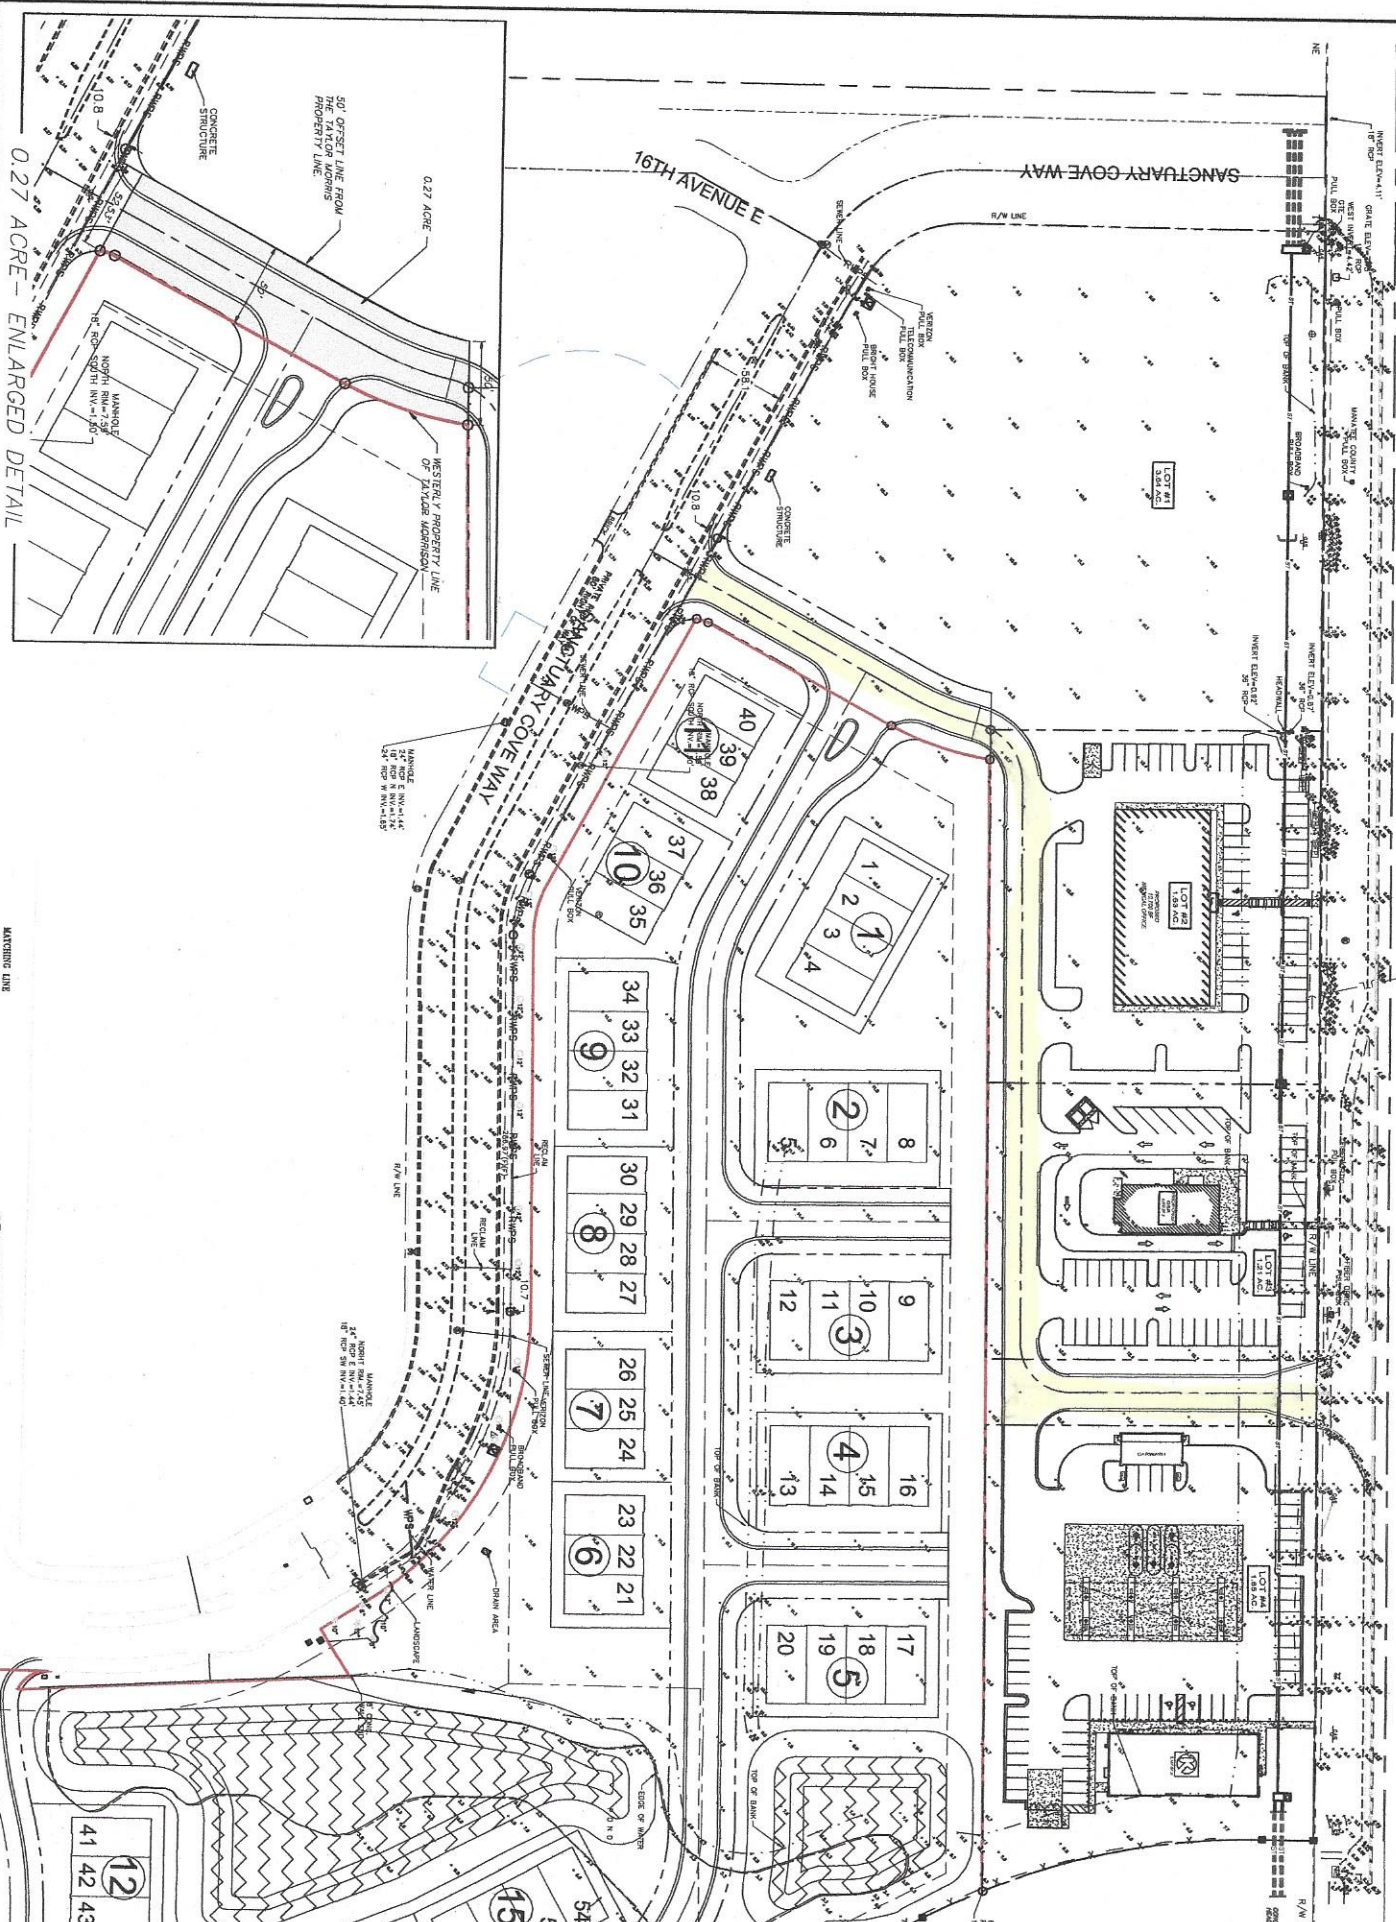

U.S. 301 N

U.S. HIGHWAY 301

U.S. 301 N

0.27 ACRE - ENLARGED DETAIL

MARKING LINE

SCALE 1" = 100'