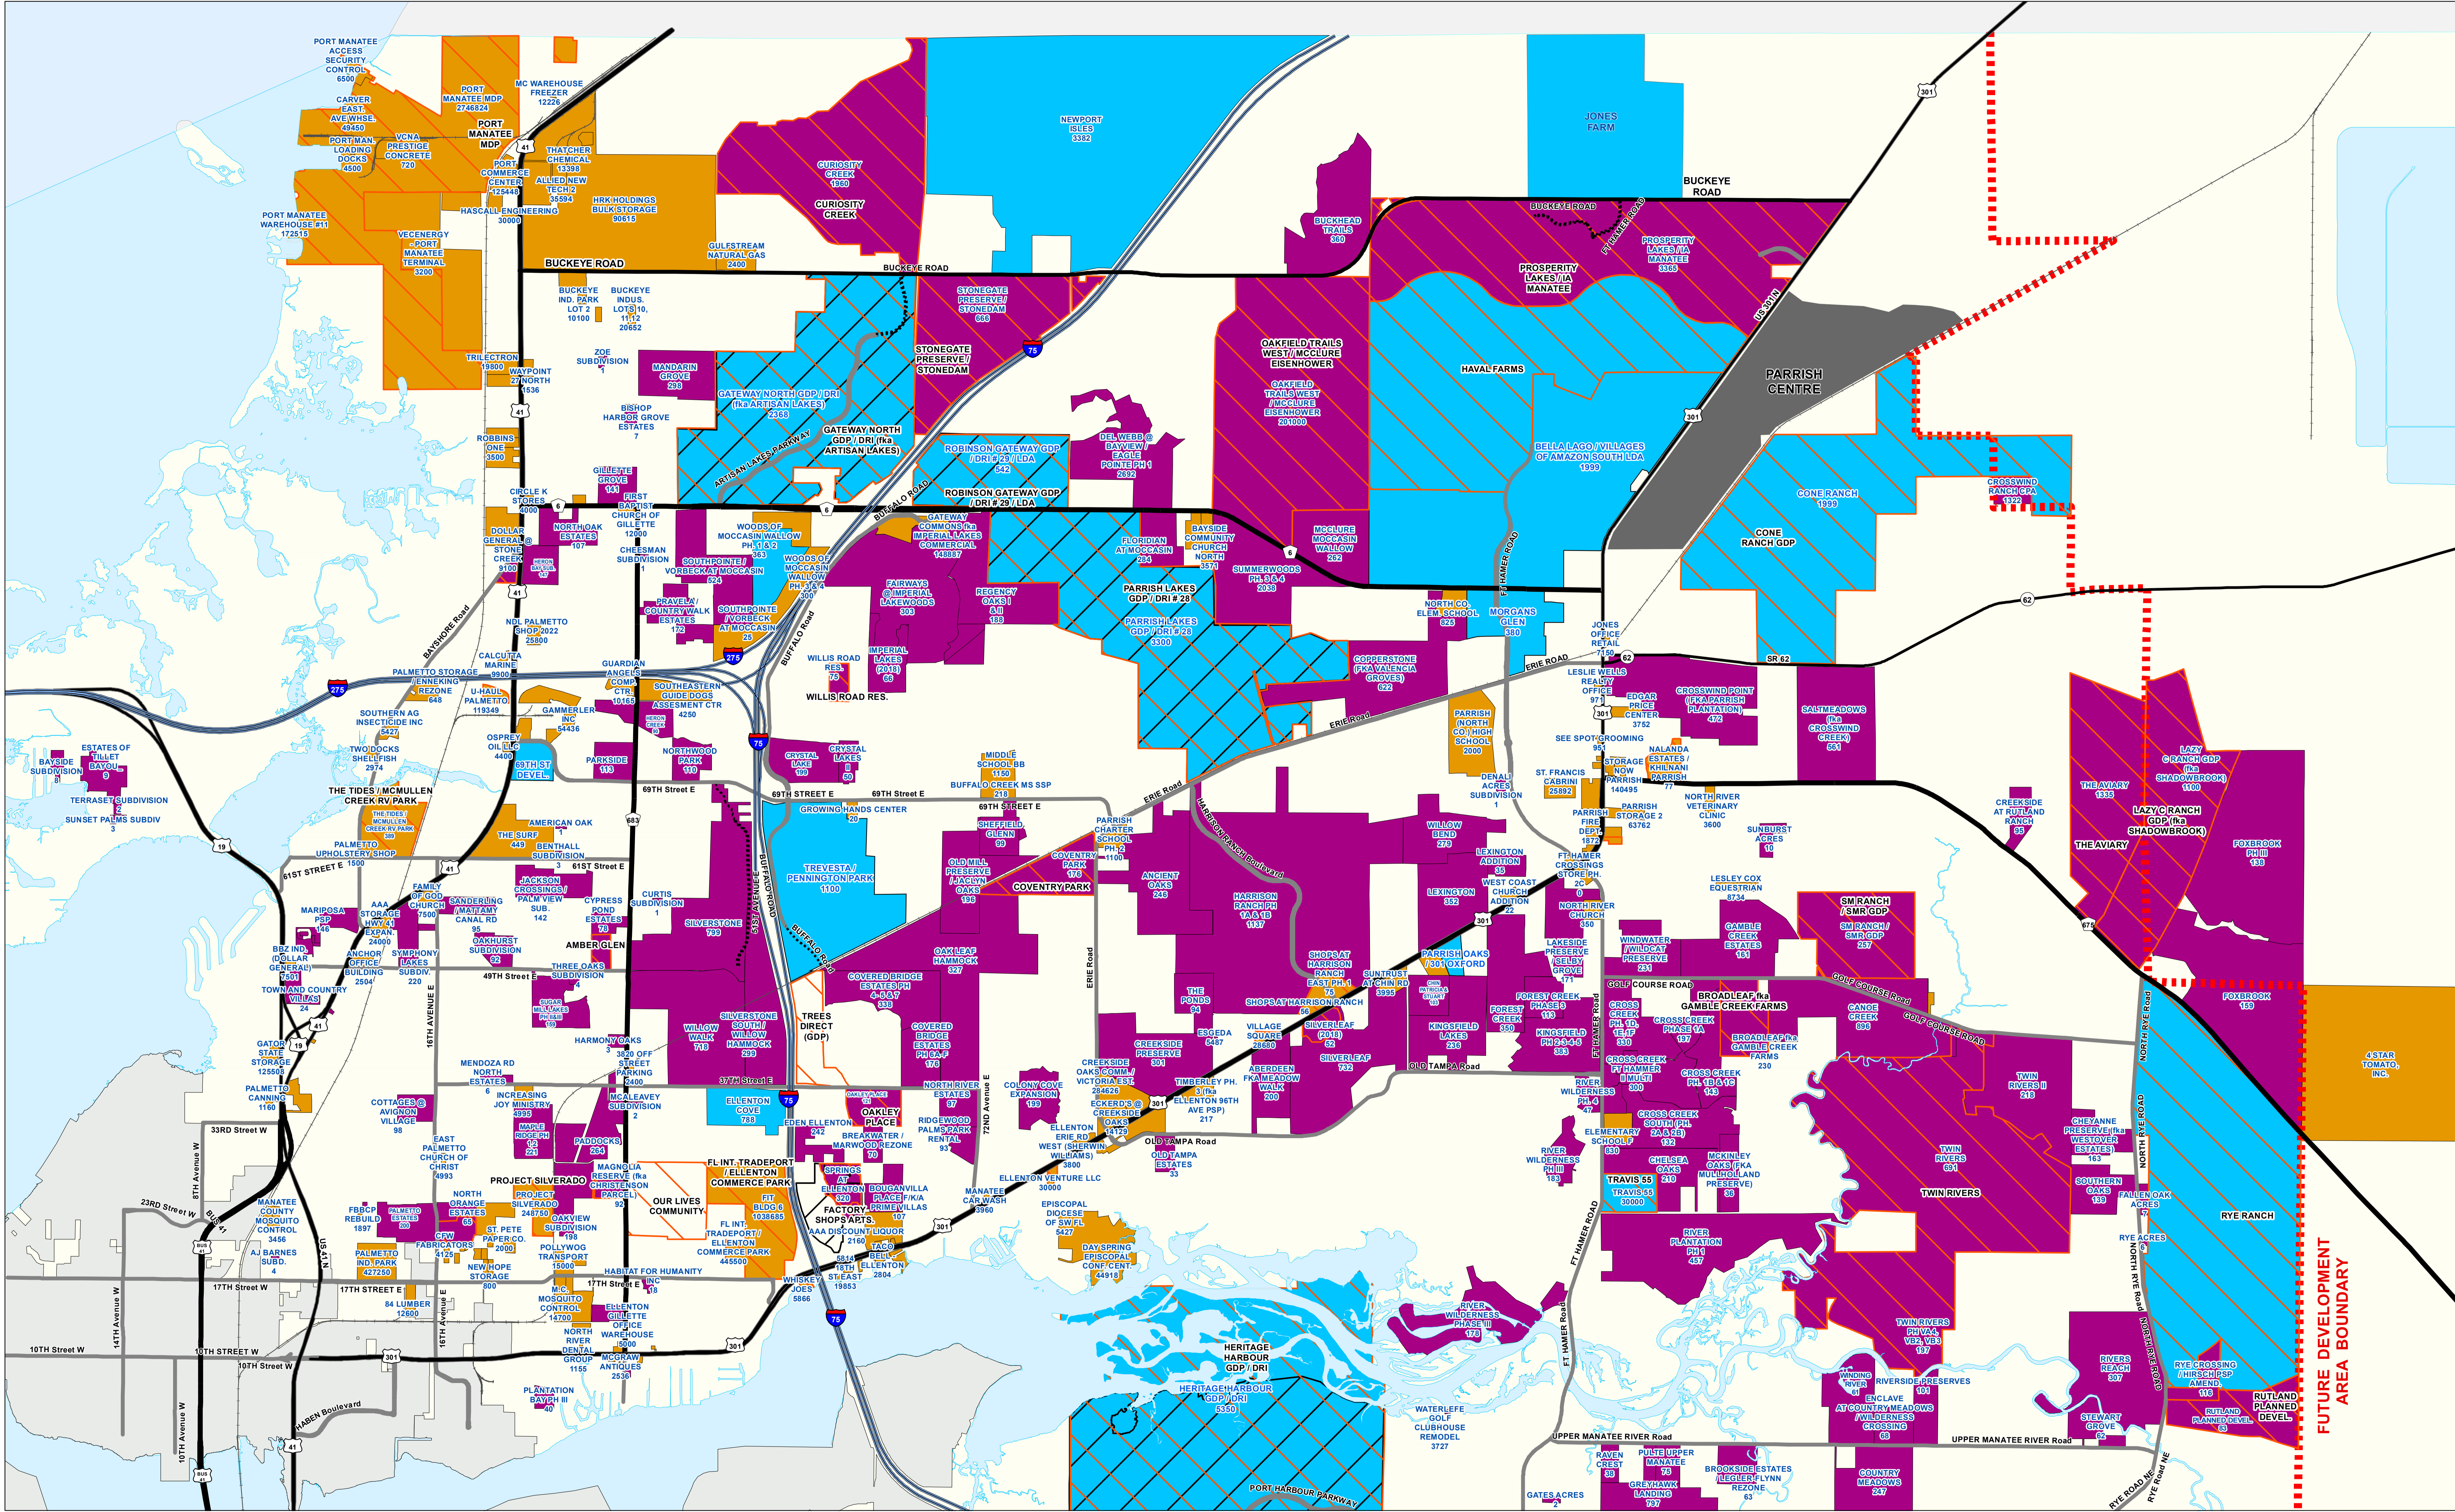

DEVELOPMENT PROJECTS / CONCURRENCY - NORTH COUNTY

PROJECT NAME
OF UNITS OR
SQ. FT. OF COMMERCIAL

N/A = UNDEVELOPED
NON-RES
ENTITLEMENTS

CONCURRENCY TYPE

- RESIDENTIAL
- MIXED USE
- COMMERCIAL

- DRI - Development of Regional Impact
- GDP - General Development Plan
- Municipalities

UPDATED: JUNE 2023

Map Author: Paul H
Map Document Name: S:\Images - Maps - GIS\Paul H\Development Concurrence\Concurrence Maps